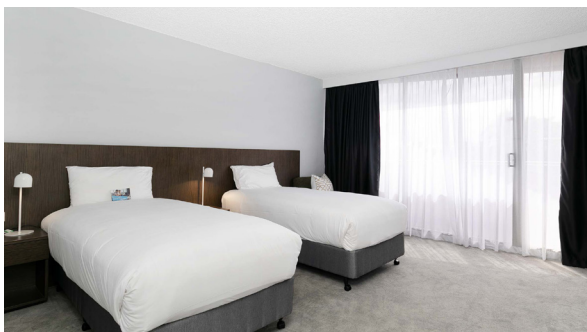

SUPERIOR BALCONY ROOM

SIZE

- Private balcony
- 1 x queen bed
- Walk-in shower
- Interconnecting rooms available

79 rooms
26sqm

Upgrade available to Superior Balcony Plus Room
(subject to availability, higher floor views)

SUPERIOR BALCONY TWIN

SIZE

- Private balcony
- 2 x single beds
- Walk-in shower
- Interconnecting rooms available

28 rooms
25sqm

Upgrade available to Double Double Room
(subject to availability, 2 x double beds)

32 rooms
24sqm

DELUXE VIEW BALCONY ROOM

SIZE

- Private balcony with views of Brisbane city skyline or Roma St Parklands
- Located on high floors
- 1 x king or queen bed
- Walk-in shower
(shower over bath in some rooms)

3 rooms
55sqm

ROOM & HOTEL AMENITIES

- Direct balcony access
- En-suite bathroom
- Mini fridge, tea & coffee facilities
- 49- 55 inch Smart TV's
- Iron & ironing board
- Dry cleaning service – fee applies
- Work desk & chair
- Alfresco Restaurant