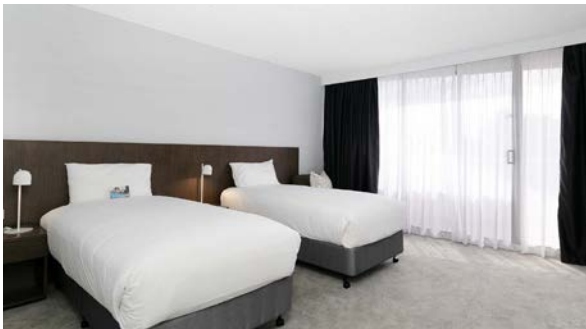

## SUPERIOR ROOM

-  Private balcony
-  1 x queen bed
-  Walk-in shower
-  Interconnecting rooms available

SIZE

**79 rooms**  
**26sqm**

## SUPERIOR TWIN ROOM

-  Private balcony
-  2 x single beds
-  Walk-in shower
-  Interconnecting rooms available

SIZE

**28 rooms**  
**25sqm**

**Upgrade available to Double Double Room**  
(subject to availability, 2 x double beds)

## DELUXE VIEW ROOM

-  Private balcony with views of Brisbane city skyline or Roma St Parklands
-  Located on high floors
-  1 x king or queen bed
-  Walk-in shower  
(shower over bath in some rooms)

SIZE

## ONE BEDROOM SUITE

-  Private balcony
-  1 x king bed
-  Walk-in shower  
(shower over bath in some rooms)
-  Separate living area with couch & dining table

SIZE

**9 rooms**  
**45sqm**

**Two Bedroom Suite Available on Request**