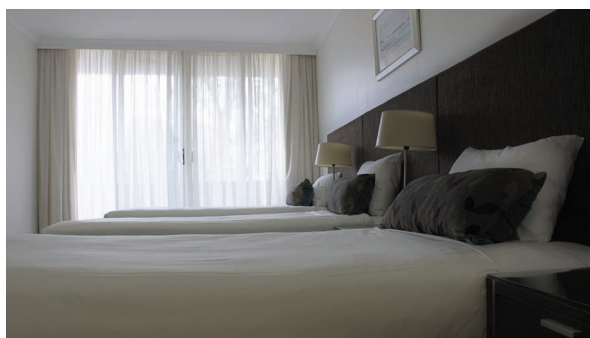

2 B, 2 B FAMILY SUITE

SIZE

- 2 bedroom apartment with 2 bathrooms, dining room, lounge, kitchen & laundry
- 1 x king bed & 3 singles | 5 singles
- Private balcony
- Smart TVs & unlimited Wi-Fi
- Reverse cycle air-conditioning

5 rooms
128sqm

Maximum occupancy: 7 people (with rollaway or sofa bed)