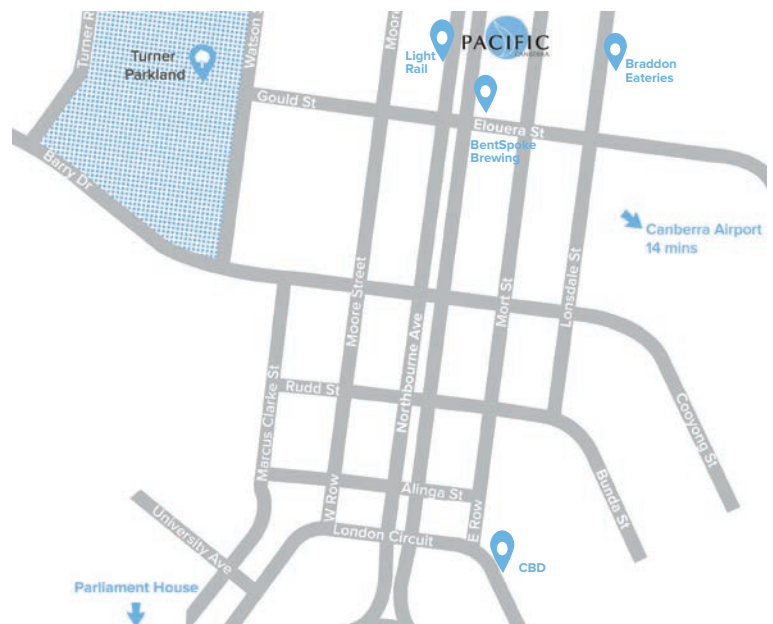

GDS Codes:

- Sabre: 50887
- Apollo/Galileo: 87372
- Amadeus: CBR674
- Worldspan: AU674

A TRULY CENTRAL LOCATION.

Pacific Suites is a seven-minute walk to the CBD, located in the heart of Canberra's premier shopping, entertainment and dining precinct of Braddon. The light rail stop is 100m away and key government and business hubs are only a 10-15 minute drive. Brand new (180) 'Pacific Comfort' King beds promise a terrific night's sleep and flexibility for room configuration (king or twin splits).

LOCAL RESTAURANTS & BARS

Some of our favourite restaurants and bars are located just a short walk from the hotel including Rizla, BentSpoke Brewing Co and Eightysix Restaurant. Or get Deliveroo right to your room.