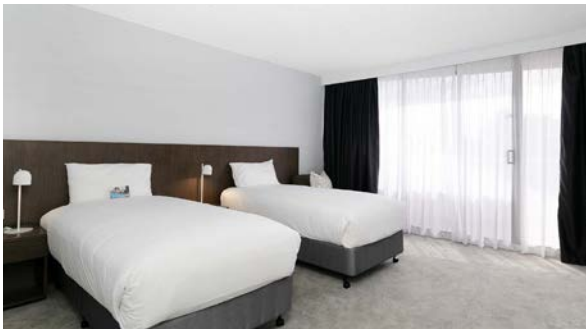

PACIFIC HOTEL BRISBANE ROOM SHEET

SUPERIOR ROOM

SIZE

- Private balcony
- 1 x queen bed
- Walk-in shower
- Interconnecting rooms available

79 rooms
26sqm

SUPERIOR TWIN ROOM

SIZE

- Private balcony
- 2 x single beds
- Walk-in shower
- Interconnecting rooms available

28 rooms
25sqm

Upgrade available to Double Double Room
(subject to availability, 2 x double beds)

32 rooms
24sqm

DELUXE VIEW ROOM

SIZE

- Private balcony with views of Brisbane city skyline or Roma St Parklands
- Located on high floors
- 1 x king or queen bed
- Walk-in shower
(shower over bath in some rooms)

28 rooms
25sqm

ONE BEDROOM SUITE

SIZE

- Private balcony
- 1 x king bed
- Walk-in shower
(shower over bath in some rooms)
- Separate living area with couch & dining table

9 rooms
45sqm

Two Bedroom Suite Available on Request

3 rooms
55sqm

ROOM & HOTEL AMENITIES

- Direct balcony access
- En-suite bathroom
- Mini fridge, tea & coffee facilities
- 49- 55 inch Smart TV's
- Iron & ironing board
- Dry cleaning service – fee applies
- Work desk & chair
- Alfresco Restaurant